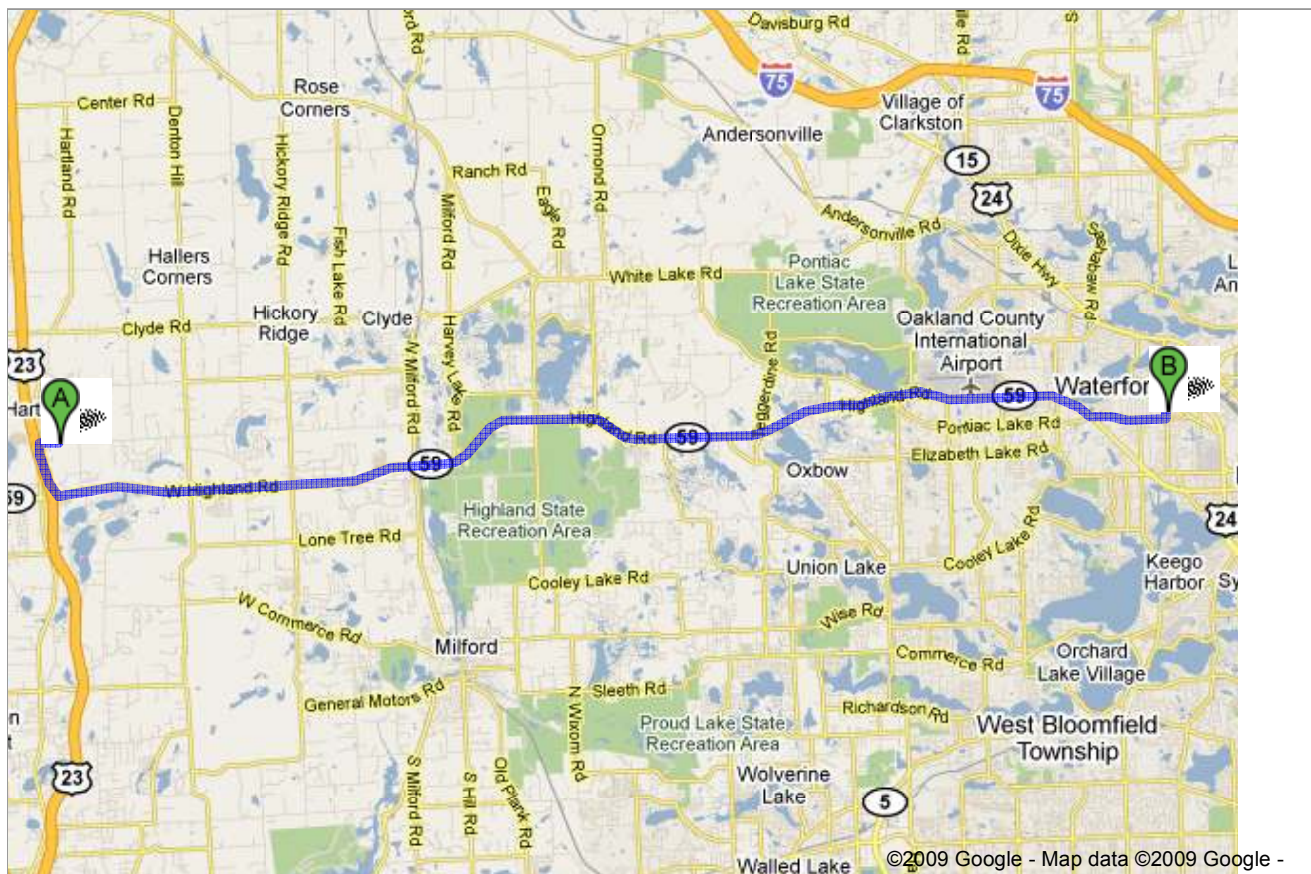

To see all the details that are visible on the screen, use the "Print" link next to the map.

Driving directions to 1151 Scott Lake Road, Waterford, MI 48328-1526

10635 Dunham Rd
Hartland, MI 48353

1. Head **west** on **Dunham Rd** toward **Hartland Rd** 0.4 mi
 2. Turn **left** at **Hartland Rd** 1.1 mi
 3. Turn **left** at **Highland Rd/MI-59 E** 19.7 mi
 4. Turn **left** at **Pontiac Lake Rd** 1.4 mi
 5. Turn **left** at **Scott Lake Rd** 0.1 mi
- Destination will be on the left

1151 Scott Lake Road, Waterford, MI 48328-1526

These directions are for planning purposes only. You may find that construction projects, traffic, weather, or other events may cause conditions to differ from the map results, and you should plan your route accordingly. You must obey all signs or notices regarding your route.

Map data ©2009, Google

[Report a problem](#)