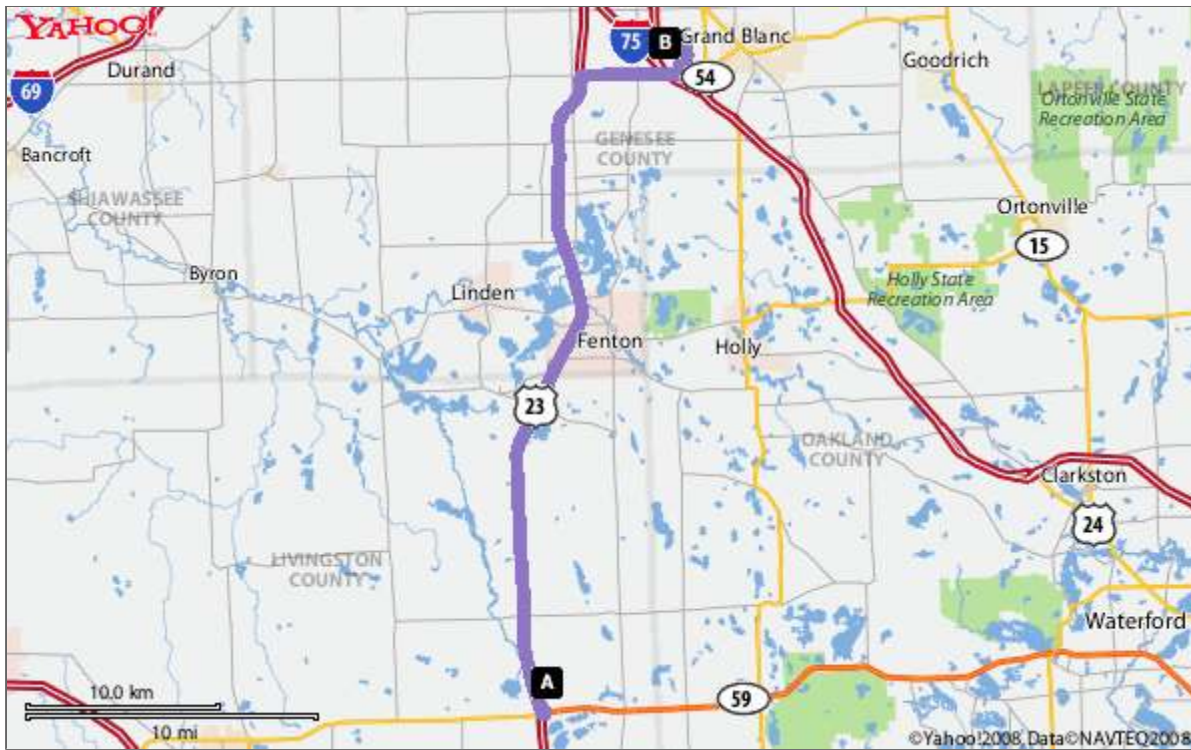

Total Distance: 26.6 miles, Total Time:
31 mins (approx.)

Add your notes here...

Distance

A **10635 DUNHAM RD, HARTLAND, MI 48353-1017**

- | | |
|--|-----------------------|
| 1. Start at 10635 DUNHAM RD, HARTLAND going toward HARTLAND RD | go 0.4 mi |
| 2. Turn L on HARTLAND RD | go 1.1 mi |
| 3. Turn R on HIGHLAND RD(M-59) | go 0.1 mi |
| 4. Turn R to take ramp onto US-23 N toward FLINT | go 20.2 mi |
| 5. Take exit #88/RANKIN/GD BLANC | go 0.2 mi |
| 6. Turn R on W GRAND BLANC RD | go 3 mi |
| 7. Turn L on PORTER RD | go 1.1 mi |
| 8. Turn L on E REID RD | go 0.6 mi |
| 9. Arrive at 1515 E REID RD, GRAND BLANC , on the R | go < 0.1 mi |

B **1515 E REID RD, GRAND BLANC, MI 48439-8517**

Distance: 26.6 miles, Time: 31 mins

When using any driving directions or map, it's a good idea to do a reality check and make sure the road still exists, watch out for construction, and follow all traffic safety precautions. This is only to be used as an aid in planning.