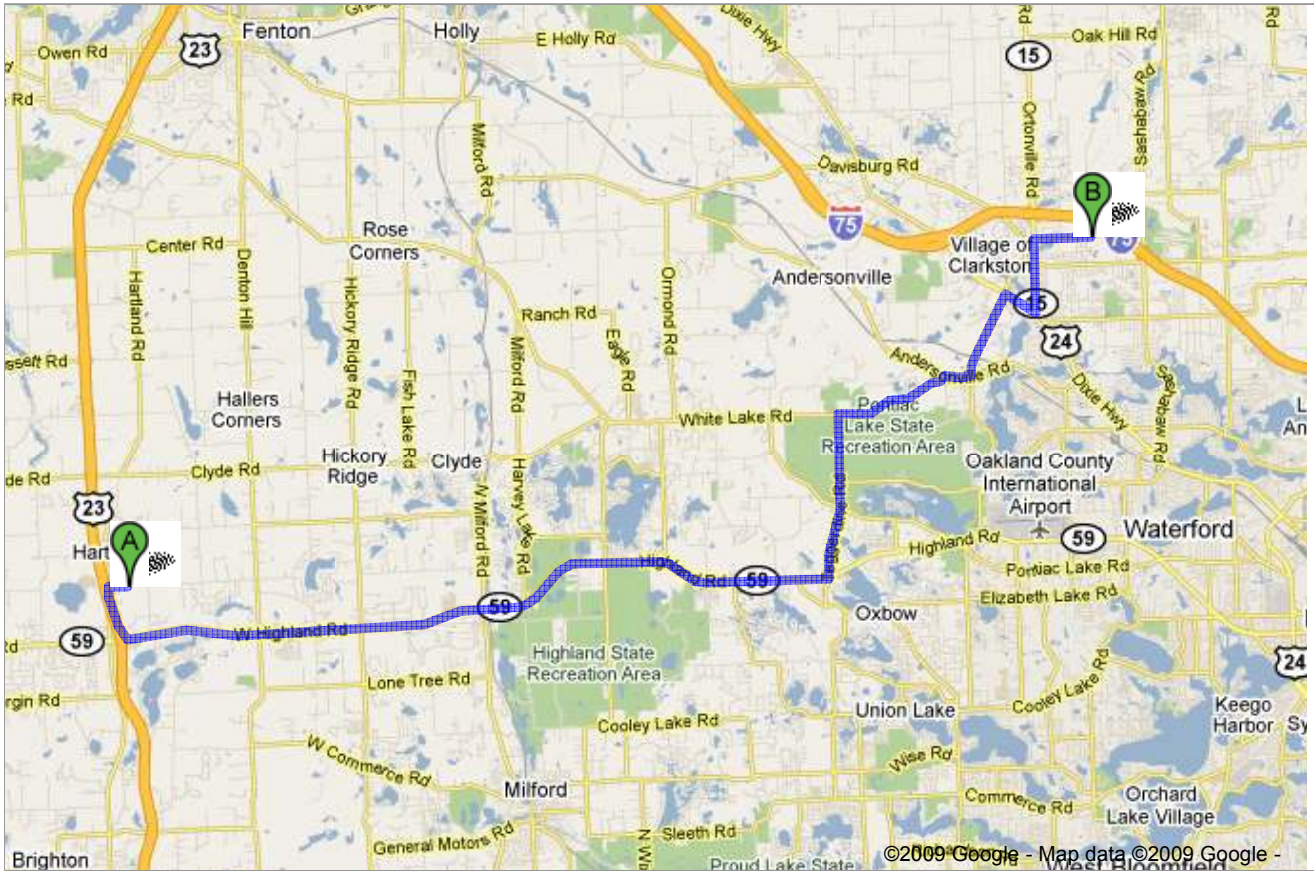

To see all the details that are visible on the screen, use the "Print" link next to the map.

Driving directions to 6093 Flemings Lake Rd, Clarkston, MI 48346-1621

10635 Dunham Rd
Hartland, MI 48353

-
- | | | |
|---|--|---------|
| 1. Head west on Dunham Rd toward Hartland Rd | | 0.4 mi |
| 2. Turn left at Hartland Rd | | 1.1 mi |
| 3. Turn left at Highland Rd/MI-59 E | | 13.4 mi |
| 4. Turn left at Teggerdine Rd | | 3.0 mi |
| 5. Turn right at White Lake Rd | | 2.2 mi |
| 6. Turn right at Andersonville Rd | | 0.5 mi |
| 7. Take the 2nd left onto White Lake Rd | | 1.7 mi |
| 8. Turn right at Dixie Hwy/US-24 S | | 0.7 mi |
| 9. Sharp left at S Main St/MI-15 N/Ortonville Rd | | 1.3 mi |
| 10. Turn right at Clarkston Rd | | 1.0 mi |
| 11. Turn right at Fleming Lake Rd | | 344 ft |
- Destination will be on the right

6093 Flemings Lake Rd, Clarkston, MI 48346-1621

These directions are for planning purposes only. You may find that construction projects, traffic, weather, or other events may cause conditions to differ from the map results, and you should plan your route accordingly. You must obey all signs or notices regarding your route.

Map data ©2009 , Google

[Report a problem](#)